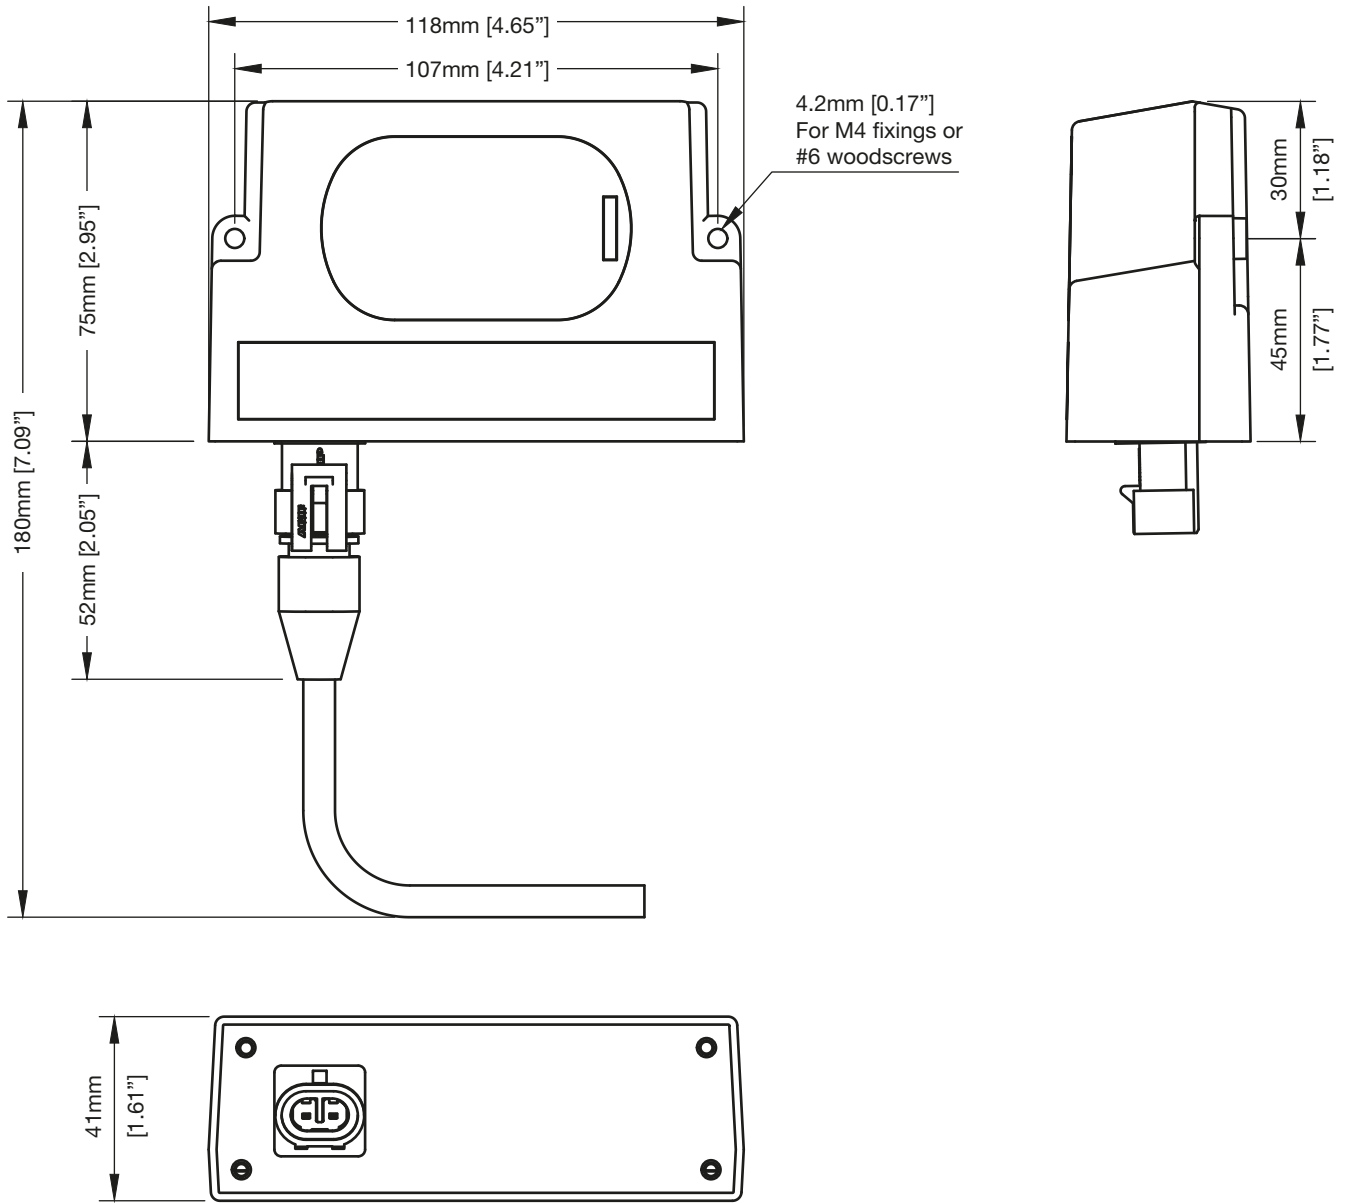

Dimensional Diagram