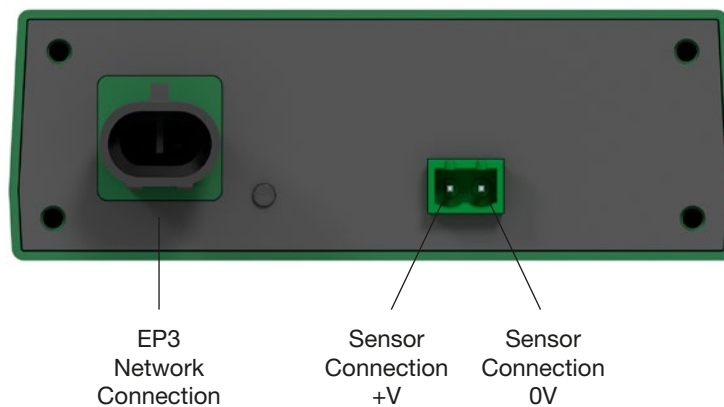

Terminal Connector Specifications

Phoenix Contact 3 Way Screw Clamp Board Connector (included with module)	
Wire gauge	0.2mm² (24AWG) Min to 2.5mm² (12AWG) Max
Wire Strip Length	5 – 7 mm (.19" to .27")
Communications Connectors Specifications	1 x EP3

Connection	Specifications	In / Out	Remarks
1	Sensor Input	I	0-300 Ohms
2	Sensor Ground	I	0V
3	EP3 Connection	I/O	

Connection & Wiring Diagram